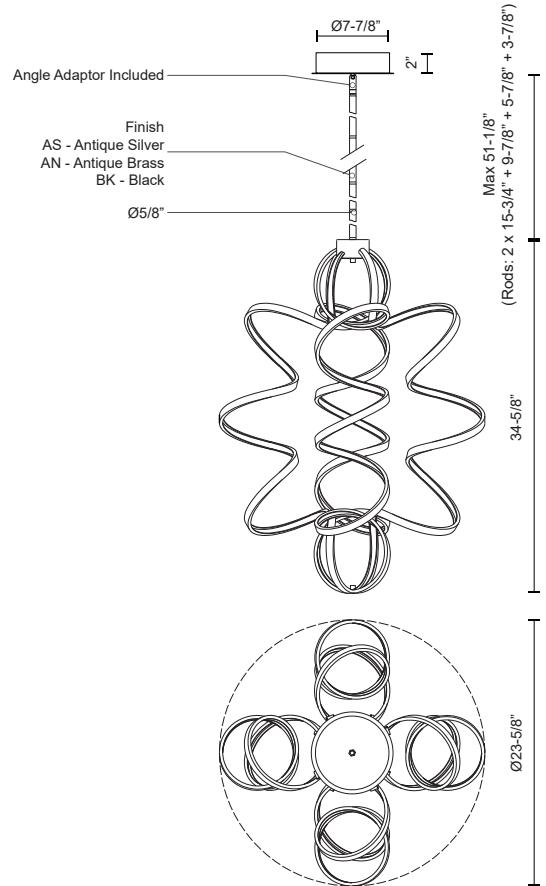

CH93934-AN
Antique Brass

CH93934-AS
Antique Silver

CH93934-BK
Black

SPECIFICATION DETAILS

| | |
|---------------------------------|--|
| Fixture Dimensions | D23-5/8" x H34-5/8" |
| Light Source | LED with DC Driver |
| Wattage | 107W |
| Total Lumens | 8500lm |
| Delivered Lumens | AN-5077lm; AS-5522lm; BK-3955lm; |
| Voltage | 120V |
| Color Temperature | 3000K |
| CRI (Ra) | 90CRI |
| Optional Color Temps | 2700K - 5000K Available, Minimum Order Quantities Apply |
| LED Rated Life | 50,000 hours |
| Dimming | 100% - 10%, TRIAC or ELV Dimmer (Not Included) |
| Diffuser Details | White Silicone Diffuser |
| Adjustable | Yes |
| Rod Length | 51-1/8" Max (2x15-3/4" + 1x9-7/8" + 1x5-7/8" + 1x3-7/8") |
| Wire Length | 120" |
| Minimum Hang Height | 42" |
| Sloped Ceiling Adaptable | Yes, Up to 45 Degrees |
| Location | Dry |
| Canopy Dimensions | D7-7/8" x H2" |
| Paint Finish | BK01 |

* For custom options, consult factory for details.

* For warranty information, please visit www.kuzcolighting.com/warranty

DESCRIPTION

A looping radiant line casts light across space in a continuous helical path. The Synergy series is characterized by the rolled rectangular extrusion, which emits soft light through the silicon opal lens. Configured in both linear and ring arrangements, the arcing aluminum allows the curated finishes to be visible at every angle.